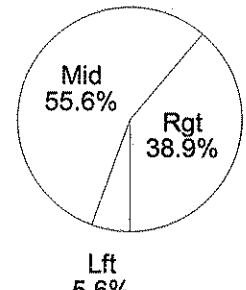

By Period	FG	FGA	FG%	3Pt	3PA	3P%	FT	FTA	FT%	PTS	ORB	DRB	TR	Pf	AST	TO	BS	ST	P/S
1st Period	7	15	46.7	1	4	25.0	2	3	66.7	17	5	6	11	5	4	1	1	1	1.06
2nd Period	2	11	18.2	1	4	25.0	0	0	0.00	5	2	5	7	7	2	6	0	0	0.45
3rd Period	4	13	30.8	1	3	33.3	4	6	66.7	13	6	6	12	3	1	2	2	1	0.81
4th Period	5	15	33.3	1	5	20.0	1	2	50.0	12	7	3	10	7	3	6	1	0	0.75
Game	18	54	33.3	4	16	25.0	7	11	63.6	47	20	20	40	22	10	15	4	2	0.80

Scoring Breakdown