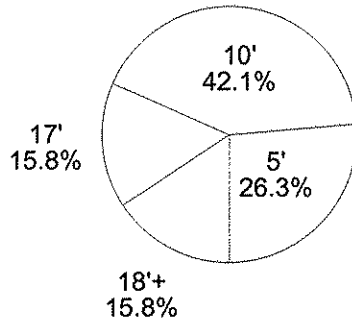

University of Kentucky Basketball - TEAM SHOT CHART for the Lady Knights
Jackson County Lady Generals vs. Lexington Catholic Lady Knights
DATE: 03/24/2000 TIME: 3:30 pm SITE: Girls' Sweet 16, McBrayer Arena-Richmond, KY

Shot Summary	M/A	%	PTS	Scoring Distribution	Scoring Locations
3Pt FG	3/10	30.0%	9		
2Pt FG	16/36	44.4%	32		
Layups - L	1/2	50.0%	2		
Layups - R	2/2	100.0%	4		
Dunks	0/0	0.0%	0		
Putbacks	2/2	100.0%	4		
Overall Shooting	19/46	41.3%	41		
Free Throws	13/20	65.0%	13		
Total Points			54		

By Period	FG	FGA	FG%	3Pt	3PA	3P%	FT	FTA	FT%	PTS	ORB	DRB	TR	PF	AST	TO	BS	ST	P/S
1st Period	4	14	28.6	0	2	0.00	0	0	0.00	8	3	3	6	4	3	2	1	1	0.57
2nd Period	6	13	46.2	0	3	0.00	6	11	54.5	18	7	7	14	1	1	1	1	2	1.00
3rd Period	3	11	27.3	1	3	33.3	0	0	0.00	7	2	4	6	4	2	3	0	2	0.64
4th Period	6	8	75.0	2	2	100	7	9	77.8	21	0	4	4	2	4	1	0	3	1.75
Game	19	46	41.3	3	10	30.0	13	20	65.0	54	12	18	30	11	10	7	2	8	0.96

Scoring Breakdown

Scoring Range