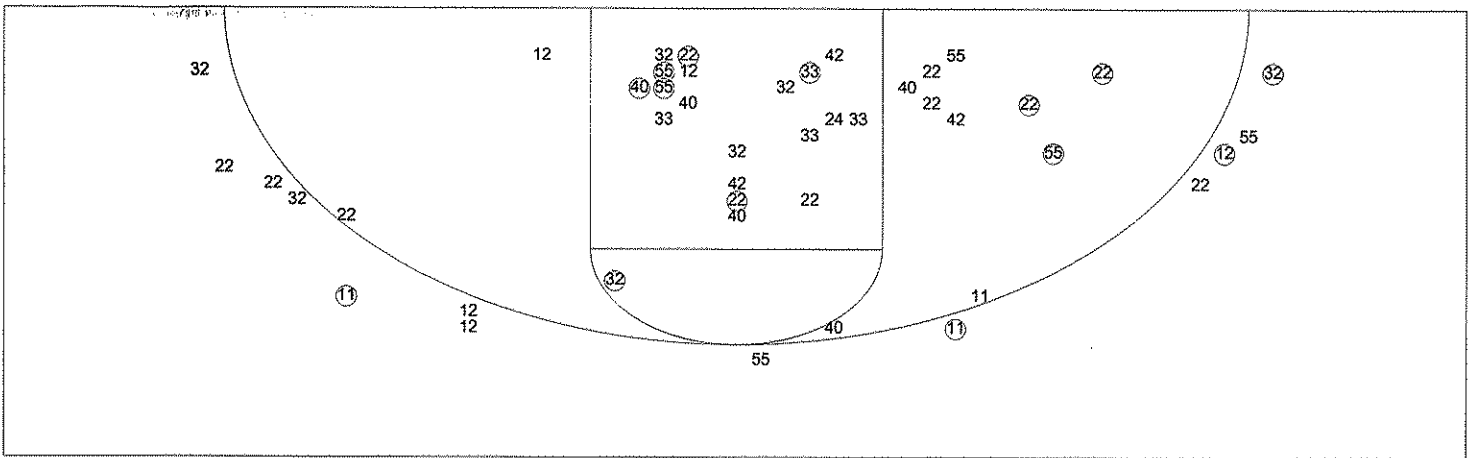

Scoring Distribution

Scoring Locations

University of Kentucky Basketball - TEAM SHOT CHART for the Lady Generals
Jackson County Lady Generals vs. Lexington Catholic Lady Knights
DATE: 03/24/2000 TIME: 3:30 pm SITE: Girls' Sweet 16, McBrayer Arena-Richmond, KY