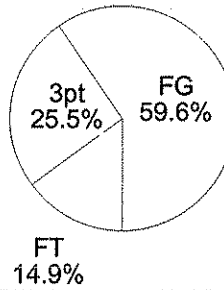

Shot Summary	M/A	%	PTS
3Pt FG	4/16	25.0%	12
2Pt FG	14/38	36.8%	28
Layups - L	0/0	0.0%	0
Layups - R	1/1	100.0%	2
Dunks	0/0	0.0%	0
Putbacks	3/8	37.5%	6
Overall Shooting	18/54	33.3%	40
Free Throws	7/11	63.6%	7
Total Points			47